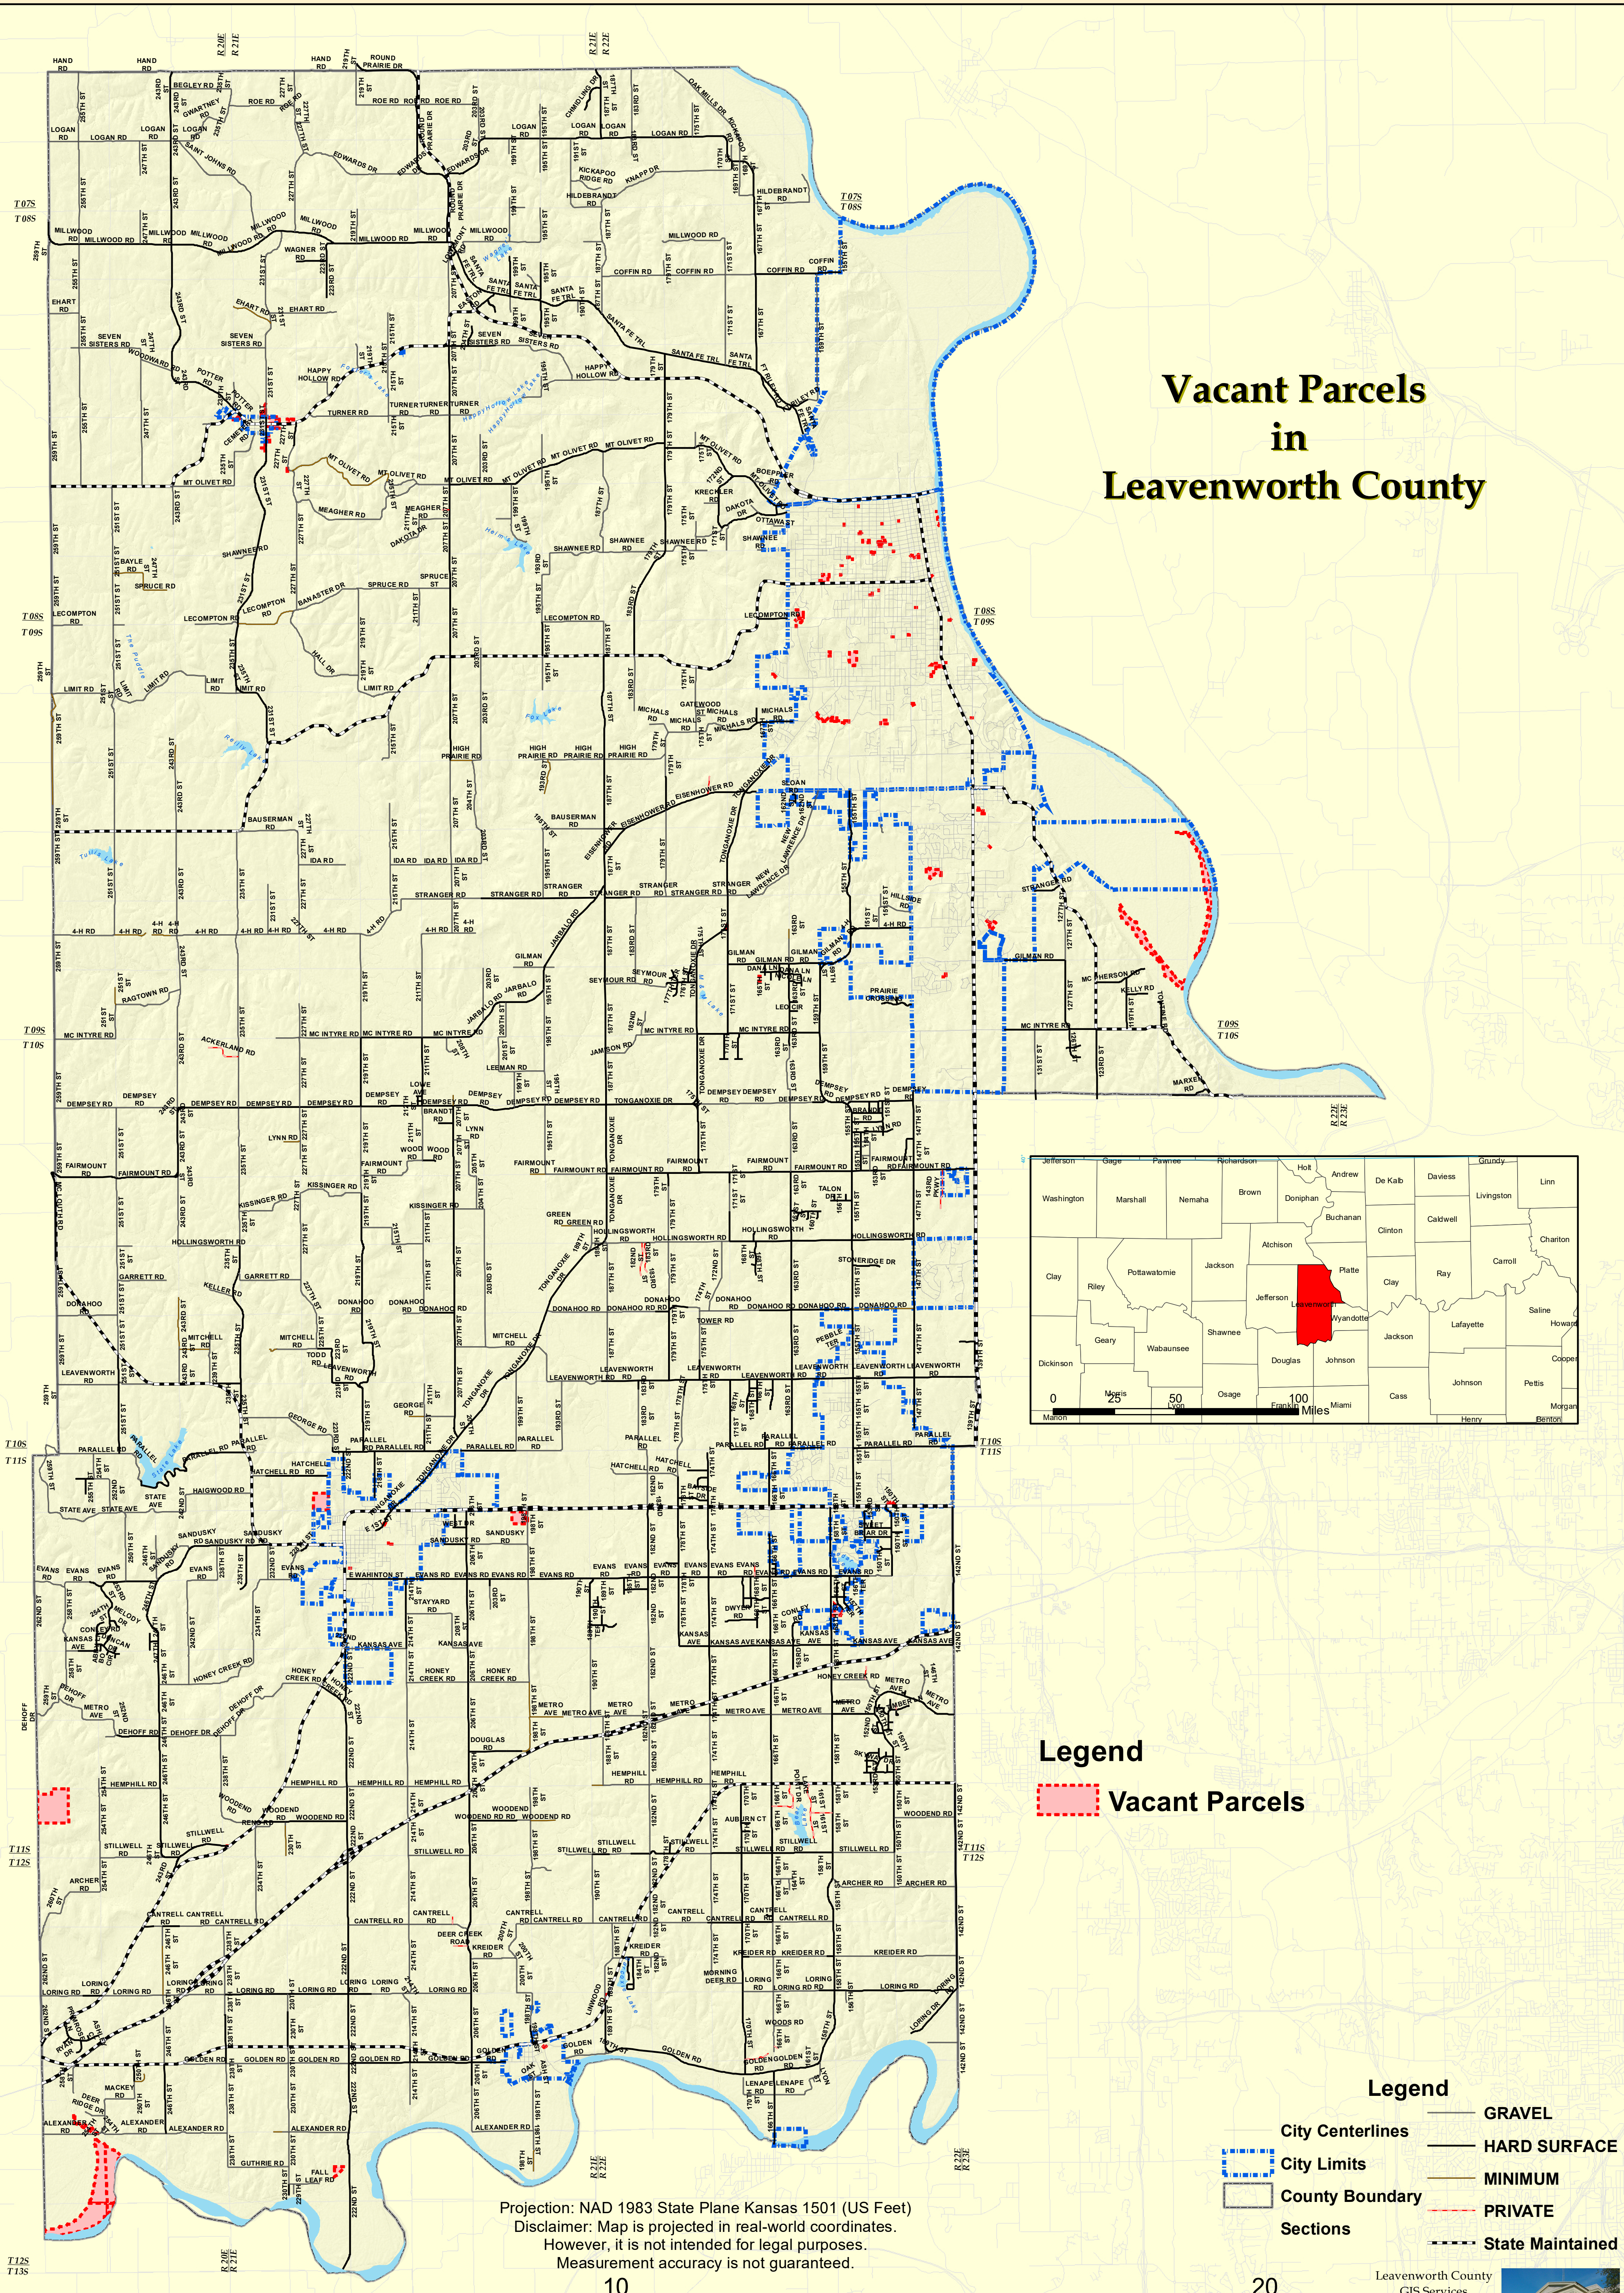

# LEAVENWORTH COUNTY KANSAS 2025

## Vacant Parcels in Leavenworth County

**Legend**  
Vacant Parcels

**Legend**

- City Centerlines
- City Limits
- County Boundary
- Sections
- GRAVEL
- HARD SURFACE
- MINIMUM
- PRIVATE
- State Maintained

Projection: NAD 1983 State Plane Kansas 1501 (US Feet)  
 Disclaimer: Map is projected in real-world coordinates.  
 However, it is not intended for legal purposes.  
 Measurement accuracy is not guaranteed.