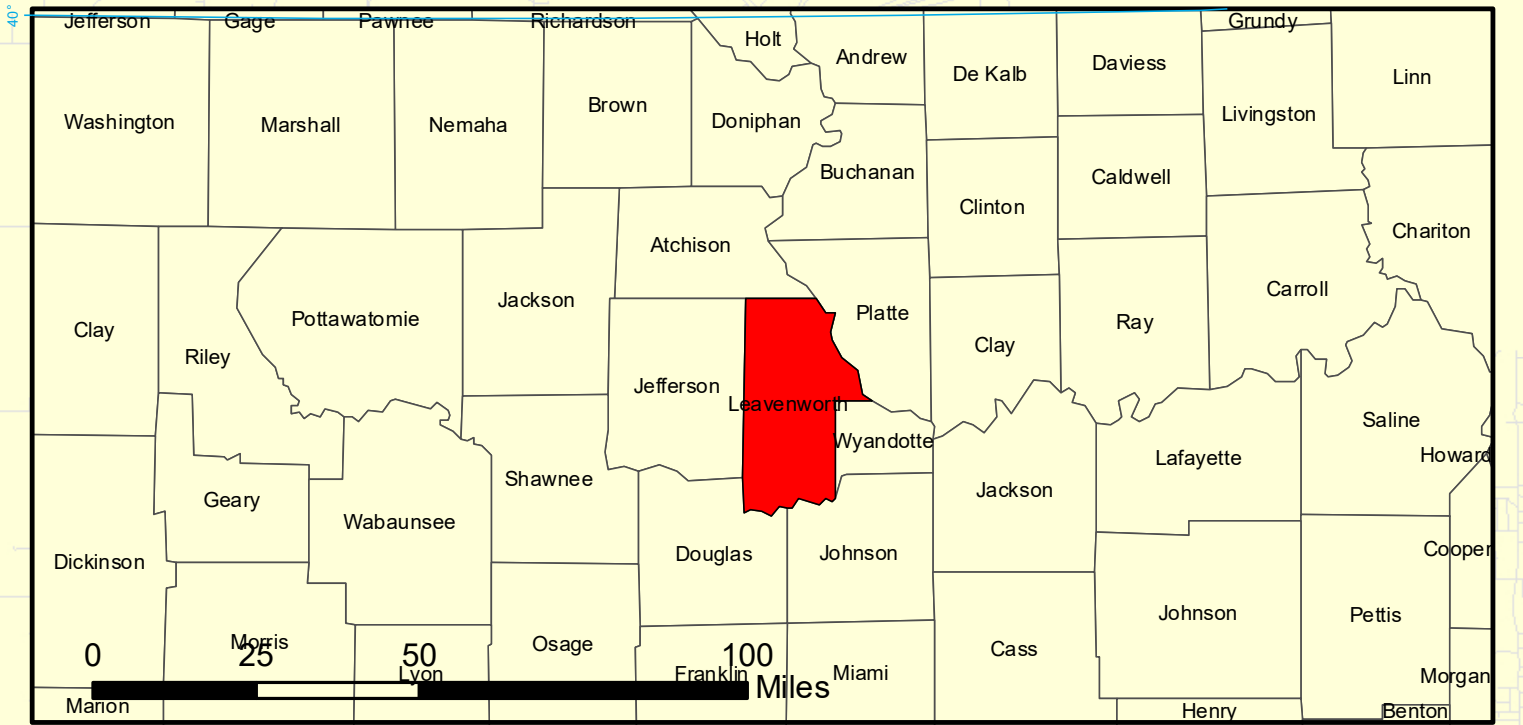

# LEAVENWORTH COUNTY KANSAS 2025

## Vacant Parcels in Leavenworth County

**Legend**  
Vacant Parcels

**Legend**

- City Centerlines
- City Limits
- County Boundary
- Sections
- GRAVEL
- HARD SURFACE
- MINIMUM
- PRIVATE
- State Maintained

Projection: NAD 1983 State Plane Kansas 1501 (US Feet)  
 Disclaimer: Map is projected in real-world coordinates.  
 However, it is not intended for legal purposes.  
 Measurement accuracy is not guaranteed.